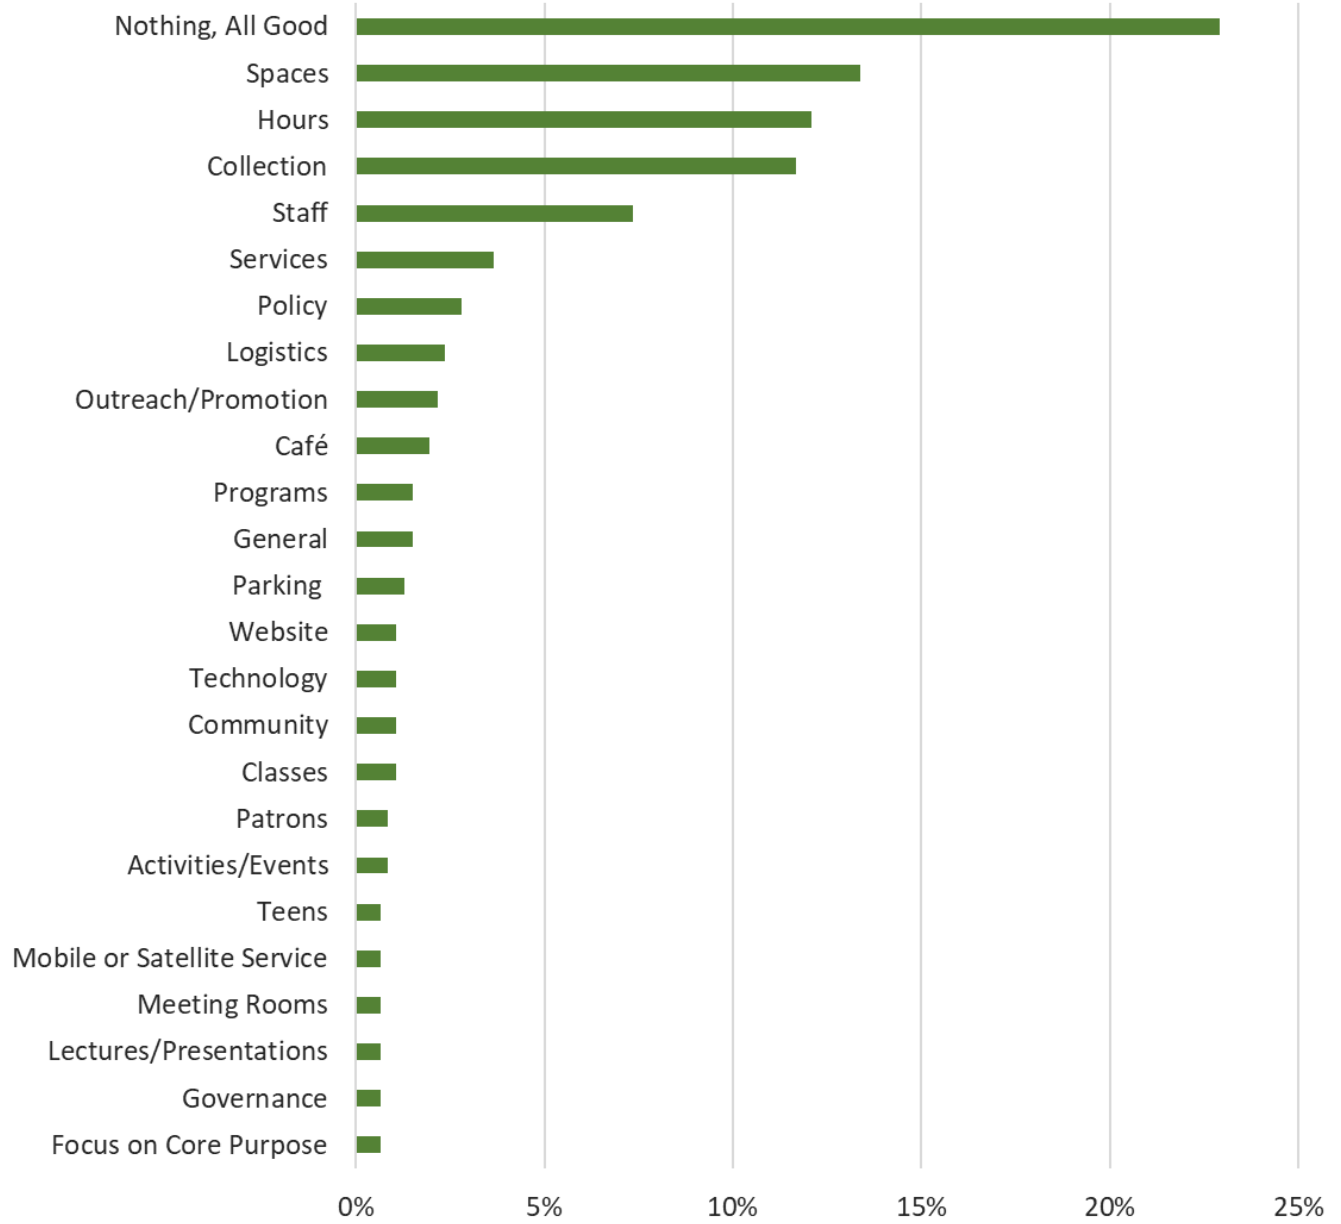

SUMMARY SURVEY QUESTIONS:

■ Percentage of comments sharing keywords shown

What is/are your favorite thing(s) about the Library?

What do you dislike or think needs to be improved?

SUMMARY COMMUNITY RETREAT QUESTIONS:

SUMMARY STAFF SURVEY QUESTIONS: