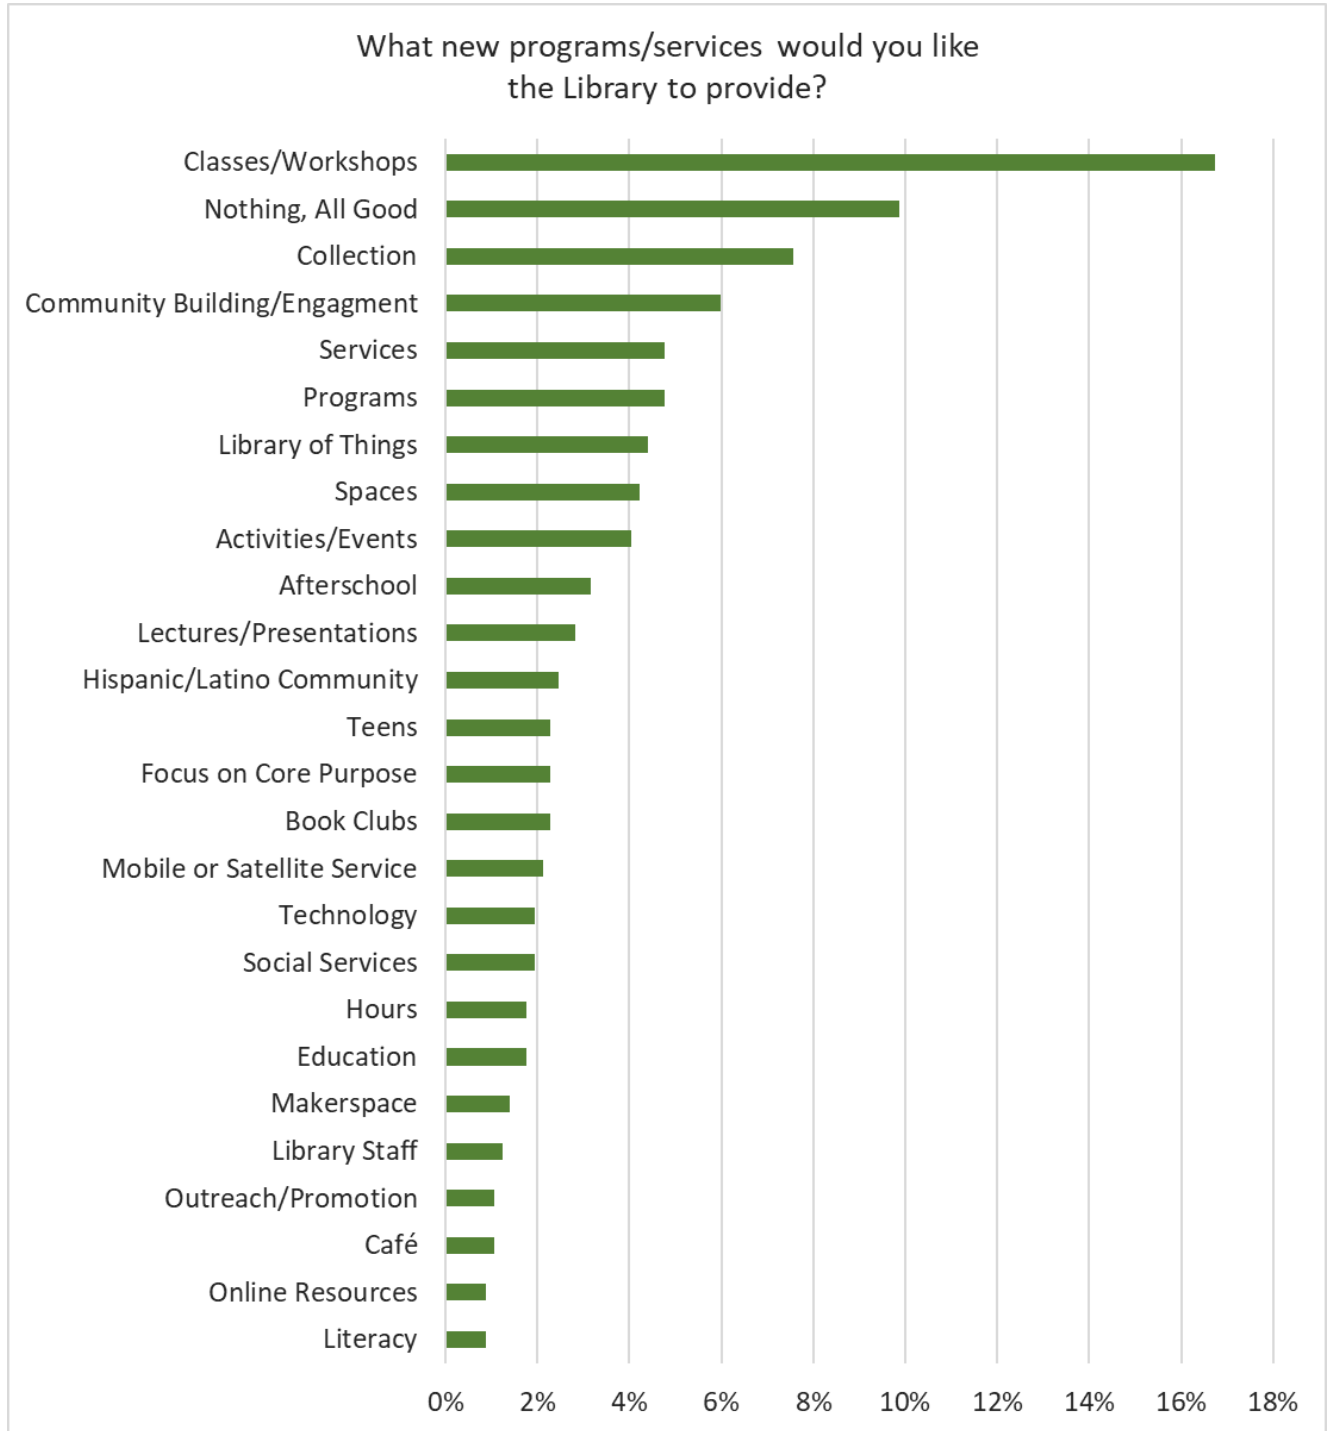

SUMMARY SURVEY QUESTIONS:

■ Percentage of comments sharing keywords shown

What is/are your favorite thing(s) about the Library?

What do you dislike or think needs to be improved?

SUMMARY COMMUNITY RETREAT QUESTIONS:

SUMMARY STAFF SURVEY QUESTIONS: