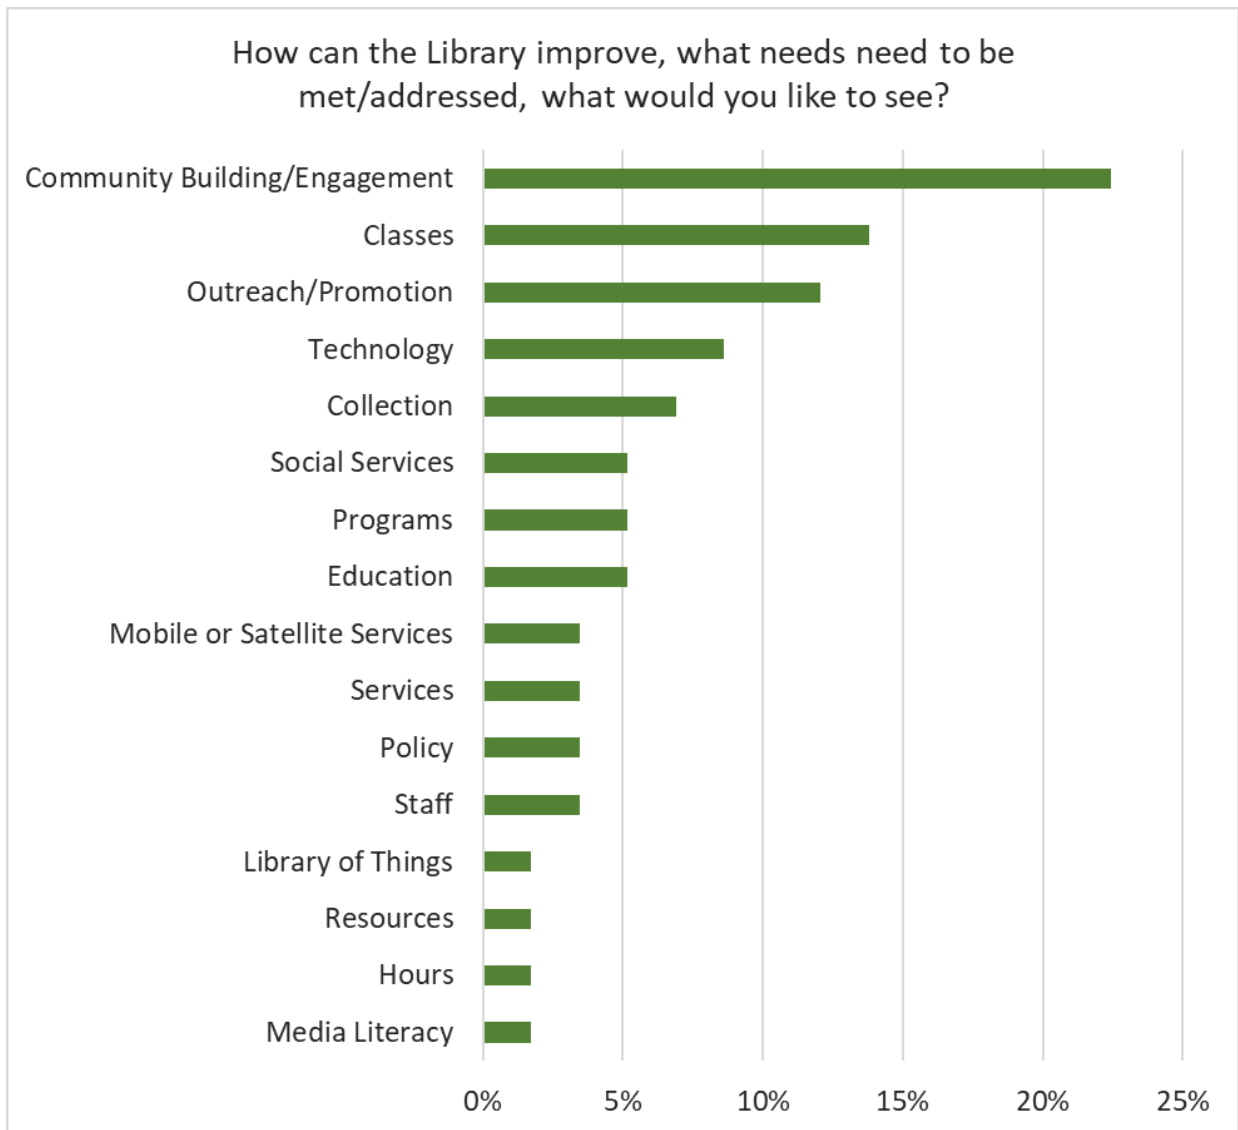

SUMMARY SURVEY QUESTIONS:

■ Percentage of comments sharing keywords shown

What is/are your favorite thing(s) about the Library?

What do you dislike or think needs to be improved?

SUMMARY COMMUNITY RETREAT QUESTIONS:

SUMMARY STAFF SURVEY QUESTIONS: