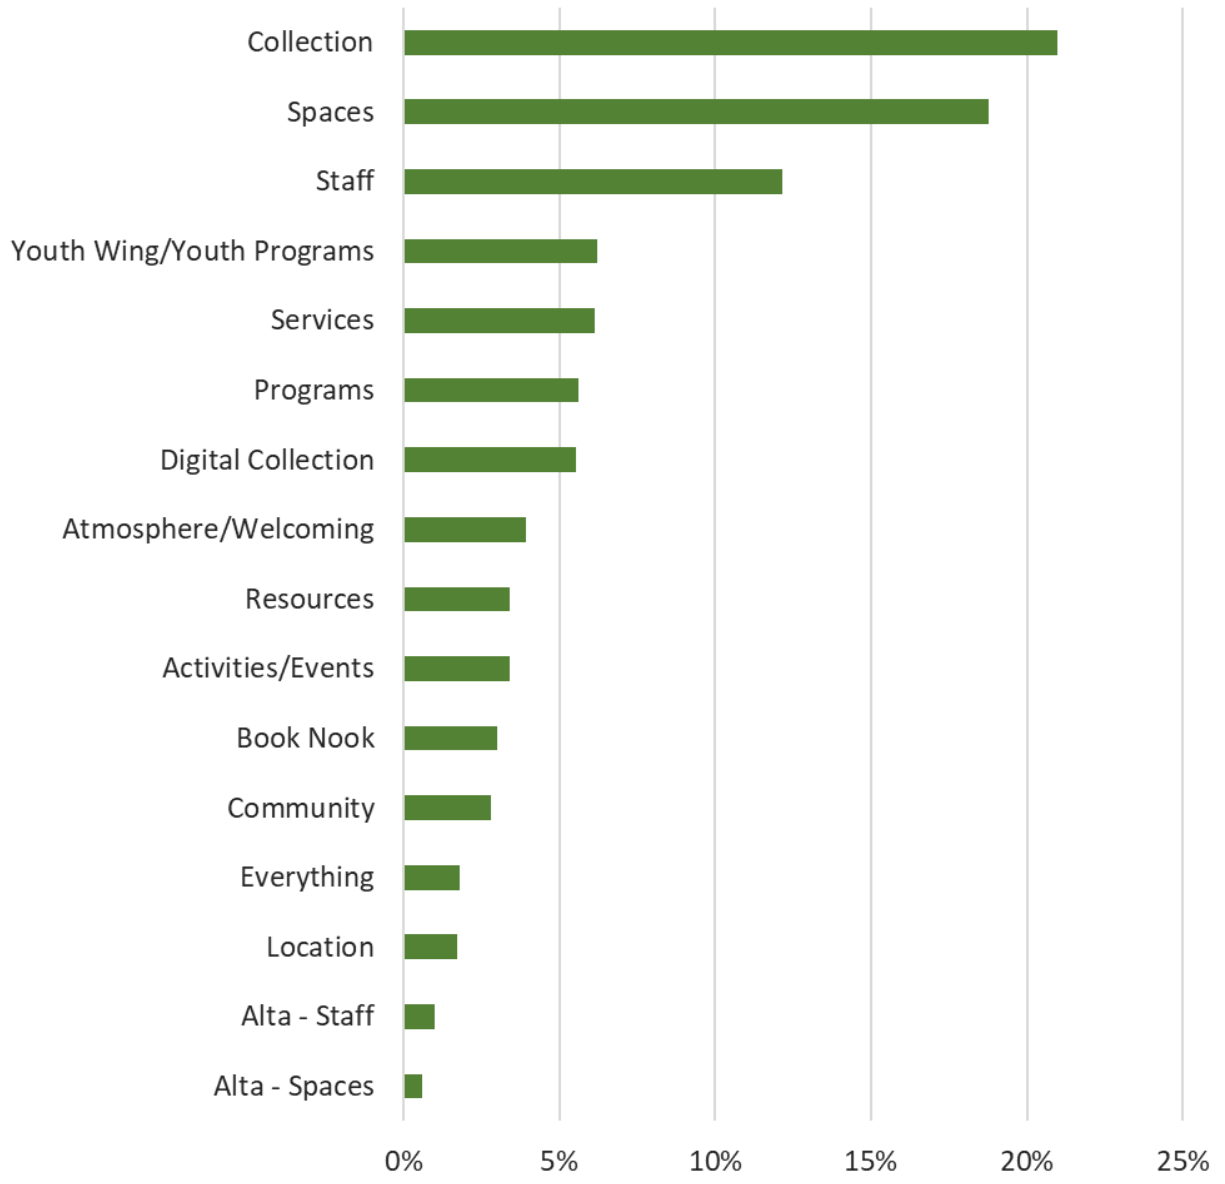

SUMMARY SURVEY QUESTIONS:

■ Percentage of comments sharing keywords shown

What is/are your favorite thing(s) about the Library?

What do you dislike or think needs to be improved?

SUMMARY COMMUNITY RETREAT QUESTIONS: