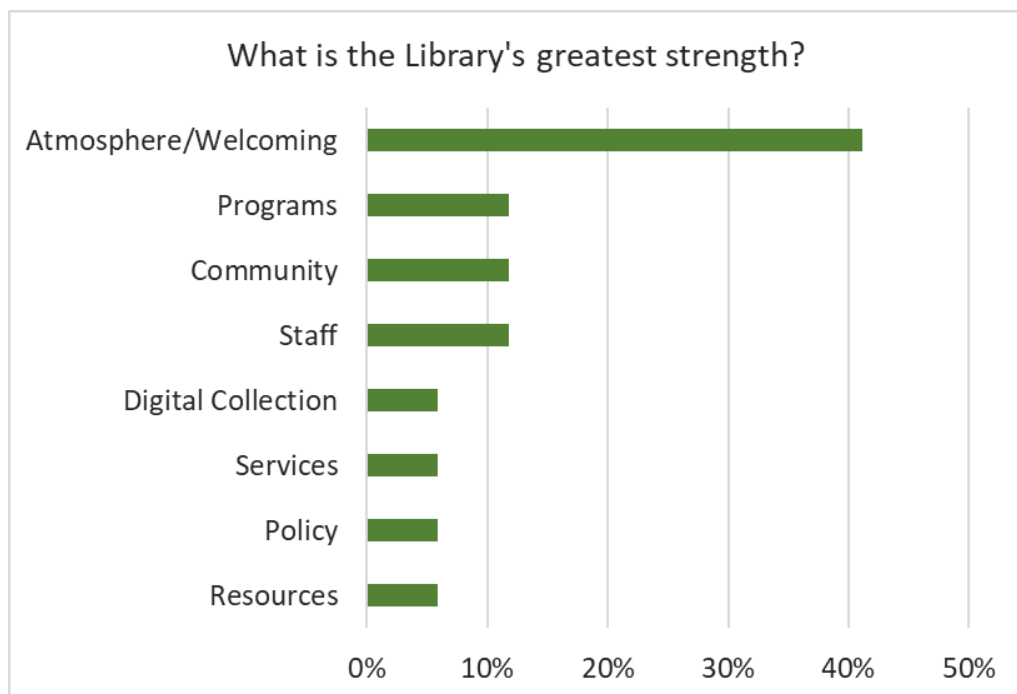

SUMMARY SURVEY QUESTIONS:

■ Percentage of comments sharing keywords shown

What is/are your favorite thing(s) about the Library?

What do you dislike or think needs to be improved?

SUMMARY COMMUNITY RETREAT QUESTIONS: